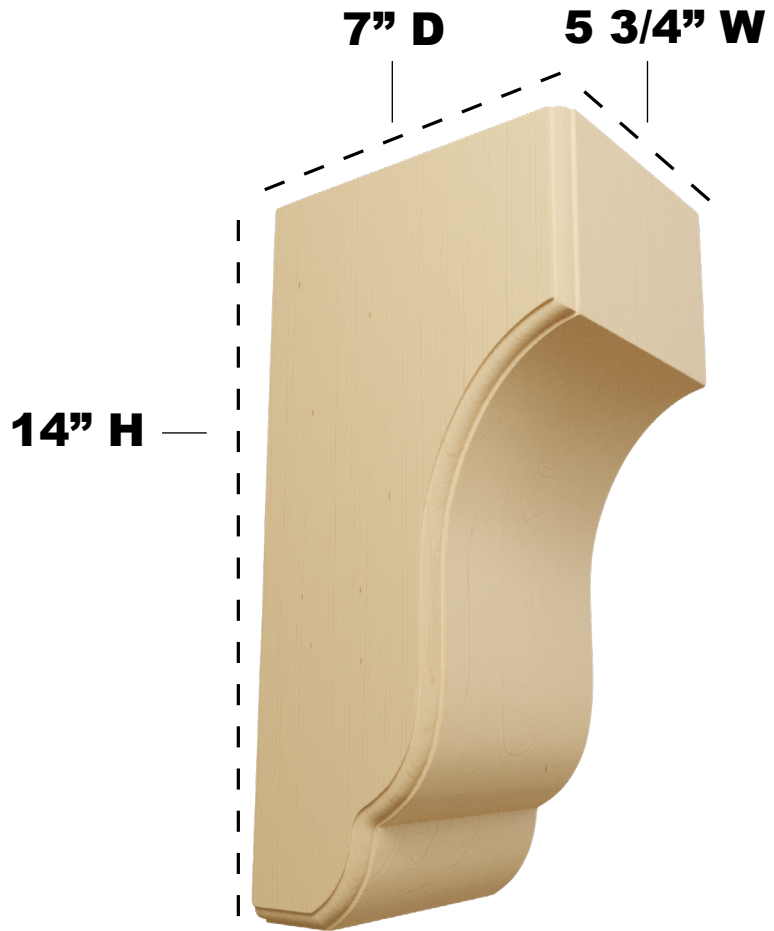

5 3/4" W X 7" D X 14" H CAPISTRANO CORBEL

ITEM NO.: COR05X07X14CP

FRONT VIEW

PROFILE VIEW

AVAILABLE WOOD SPECIES:

ALDER

CHERRY

MAPLE